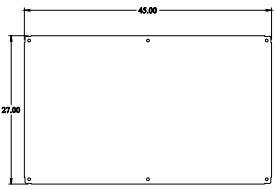

PART No. 1422RW10
 for more information visit
www.hammfg.com
 Data subject to change without notice
 Isometric drawing Not to Scale

TOP VIEW

ISOMETRIC VIEW

INNER PANEL

BACK VIEW

SIDE VIEW

FRONT VIEW

SIDE VIEW

BOTTOM VIEW